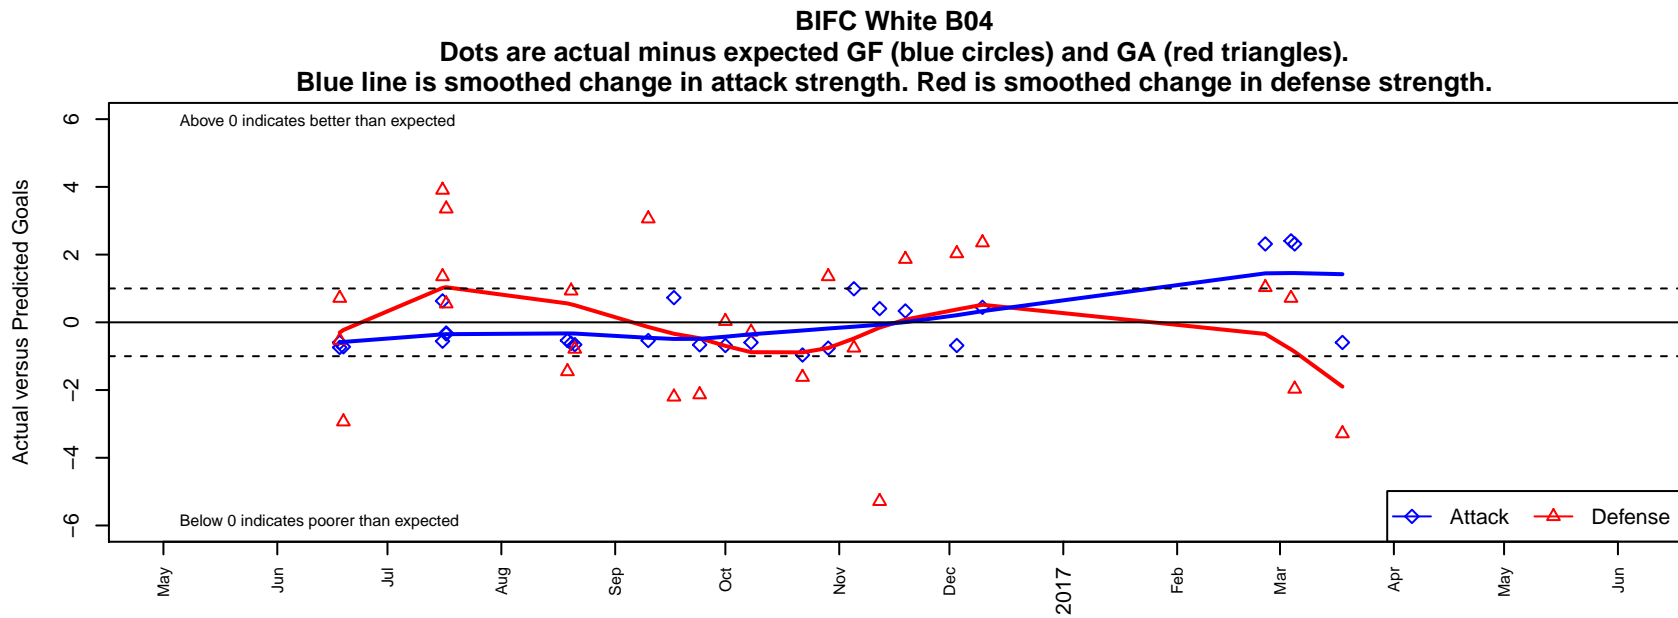

BIFC White B04

Bainbridge Island FC
 Bainbridge Island, WA
 B04 total strength=444
 attack=0.41 defense=0.21
 fall league = NPSL Div 3 (04) U13
 spr league = Spr NPSL (04) Div 3 U13

alt names used:
 Bainbridge Island FC White B04
 Bainbridge Island FC White B04
 Bainbridge Island FC White B04
 Bainbridge Island FC White B04

Venues played:
 2016 Skagit Firecracker Silver U13
 2016 KITG BU13 Red
 2016 Island Cup BU13-14 Silver
 2016 NPSL Division 3 (04) U13
 2016 Spr NPSL (04) Division 3 U13

**attack and defense variance (black dot)
relative to other teams
and top 10 in region**