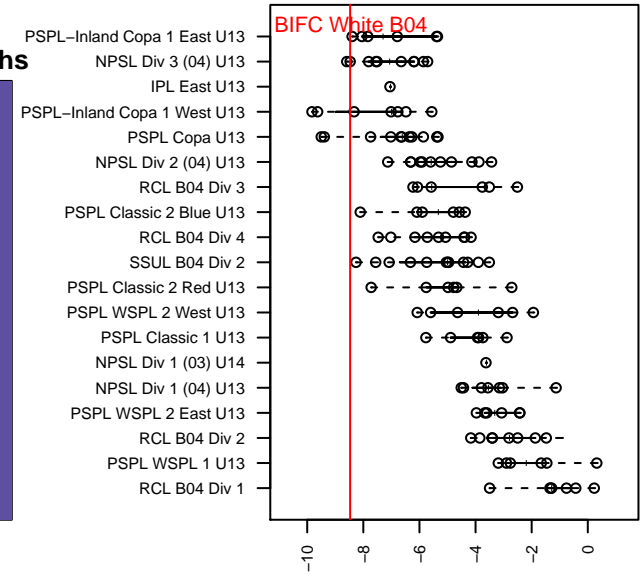

**attack and defense rating
relative to others at age
and all opponents in last 13 months**