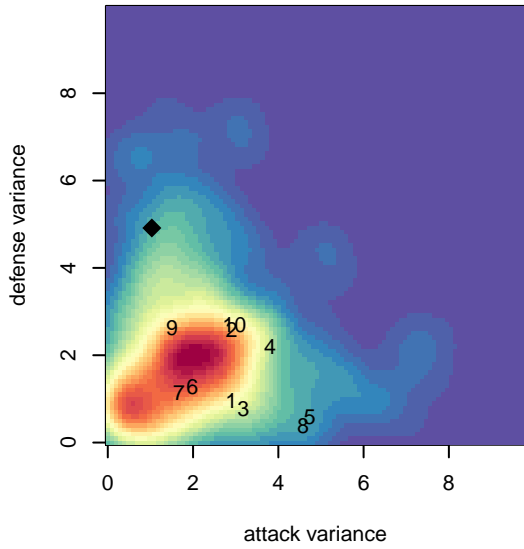

BIFC White B04

Bainbridge Island FC
 Bainbridge Island, WA
 B04 total strength=444
 attack=0.41 defense=0.21
 fall league = NPSL Div 3 (04) U13
 spr league = Spr NPSL (04) Div 3 U13

alt names used:
 Bainbridge Island FC White B04
 Bainbridge Island FC White B04
 Bainbridge Island FC White B04
 Bainbridge Island FC White B04

Venues played:
 2016 Skagit Firecracker Silver U13
 2016 KITG BU13 Red
 2016 Island Cup BU13-14 Silver
 2016 NPSL Division 3 (04) U13
 2016 Spr NPSL (04) Division 3 U13

**attack and defense variance (black dot)
relative to other teams
and top 10 in region**