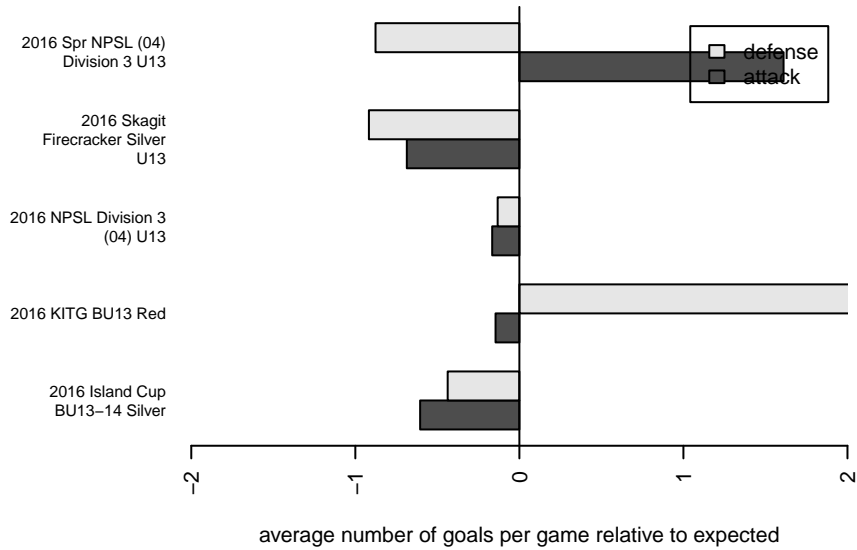

Performance relative to 13 month average