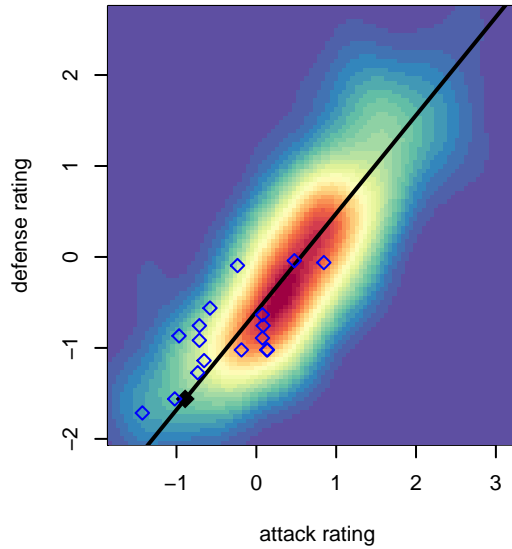

**attack and defense rating
relative to others at age
and all opponents in last 13 months**